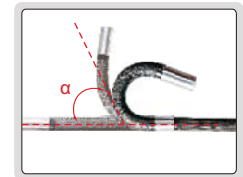

VIDEOSCOPES (BASIC TYPE)

TUNGSTEN WIRE WEAVED CABLE
BREAK AND WEAR RESISTANCE

ISV-S106

SPECIFICATION

Code		ISV-T105	ISV-S106
Lens	diameter (ØD)	6mm	
	pixel	1M	
	resolution	1280×720	
	depth of field	20~150mm	
	bending direction	360°	
	bending range (α)	0°~220°	
	angle of view (θ)	120°	
	illumination	7 pcs LED, with 6 levels control	
	illuminance	25000 Lux	
	lens	sapphire glass lens	
	dust/waterproof	IP67	
	bend control	manual joystick	
	temperature alarm	temperature sensor (optional)	
Cable	length	1m	1.5m
	type	tungsten wire weaved cable	
Main unit	display	3.5" IPS full-view display	
	display resolution	640×480	
	function	take pictures, take videos	
	file format	picture: JPG, video: MP4	
	image process	image zoom (1X, 2X, 3X, 4X, 5X)	
	memory	memory card (Maximum: 64G)	
	output	USB, HDMI, WIFI (optional)	
	dust/waterproof	IP65	
power supply	rechargeable lithium battery (working time ≥ 3 hours; optional: additional battery, working time ≥ 9 hours) AC/DC adapter (for continuous working)		
Weight	1000g		

220° bending angle

120° view angle

LED 6 levels control

360° bending direction

STANDARD DELIVERY

Main unit (with cable & lens)	1 pc
16G SD card	1 pc
Card reader	1 pc
USB cable	1 pc
Battery	1 pc
AC/DC adapter	1 pc